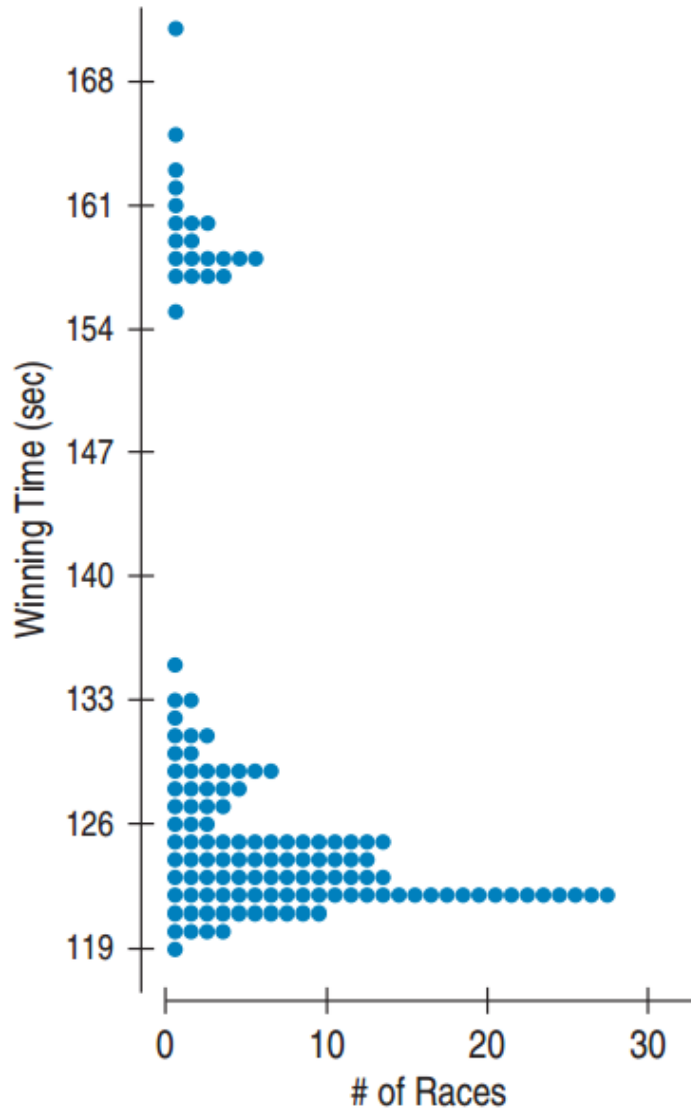

KENTUCKY DERBY WINNING TIMES 1875-2008

KENTUCKY DERBY WINNING TIMES 1875-2008